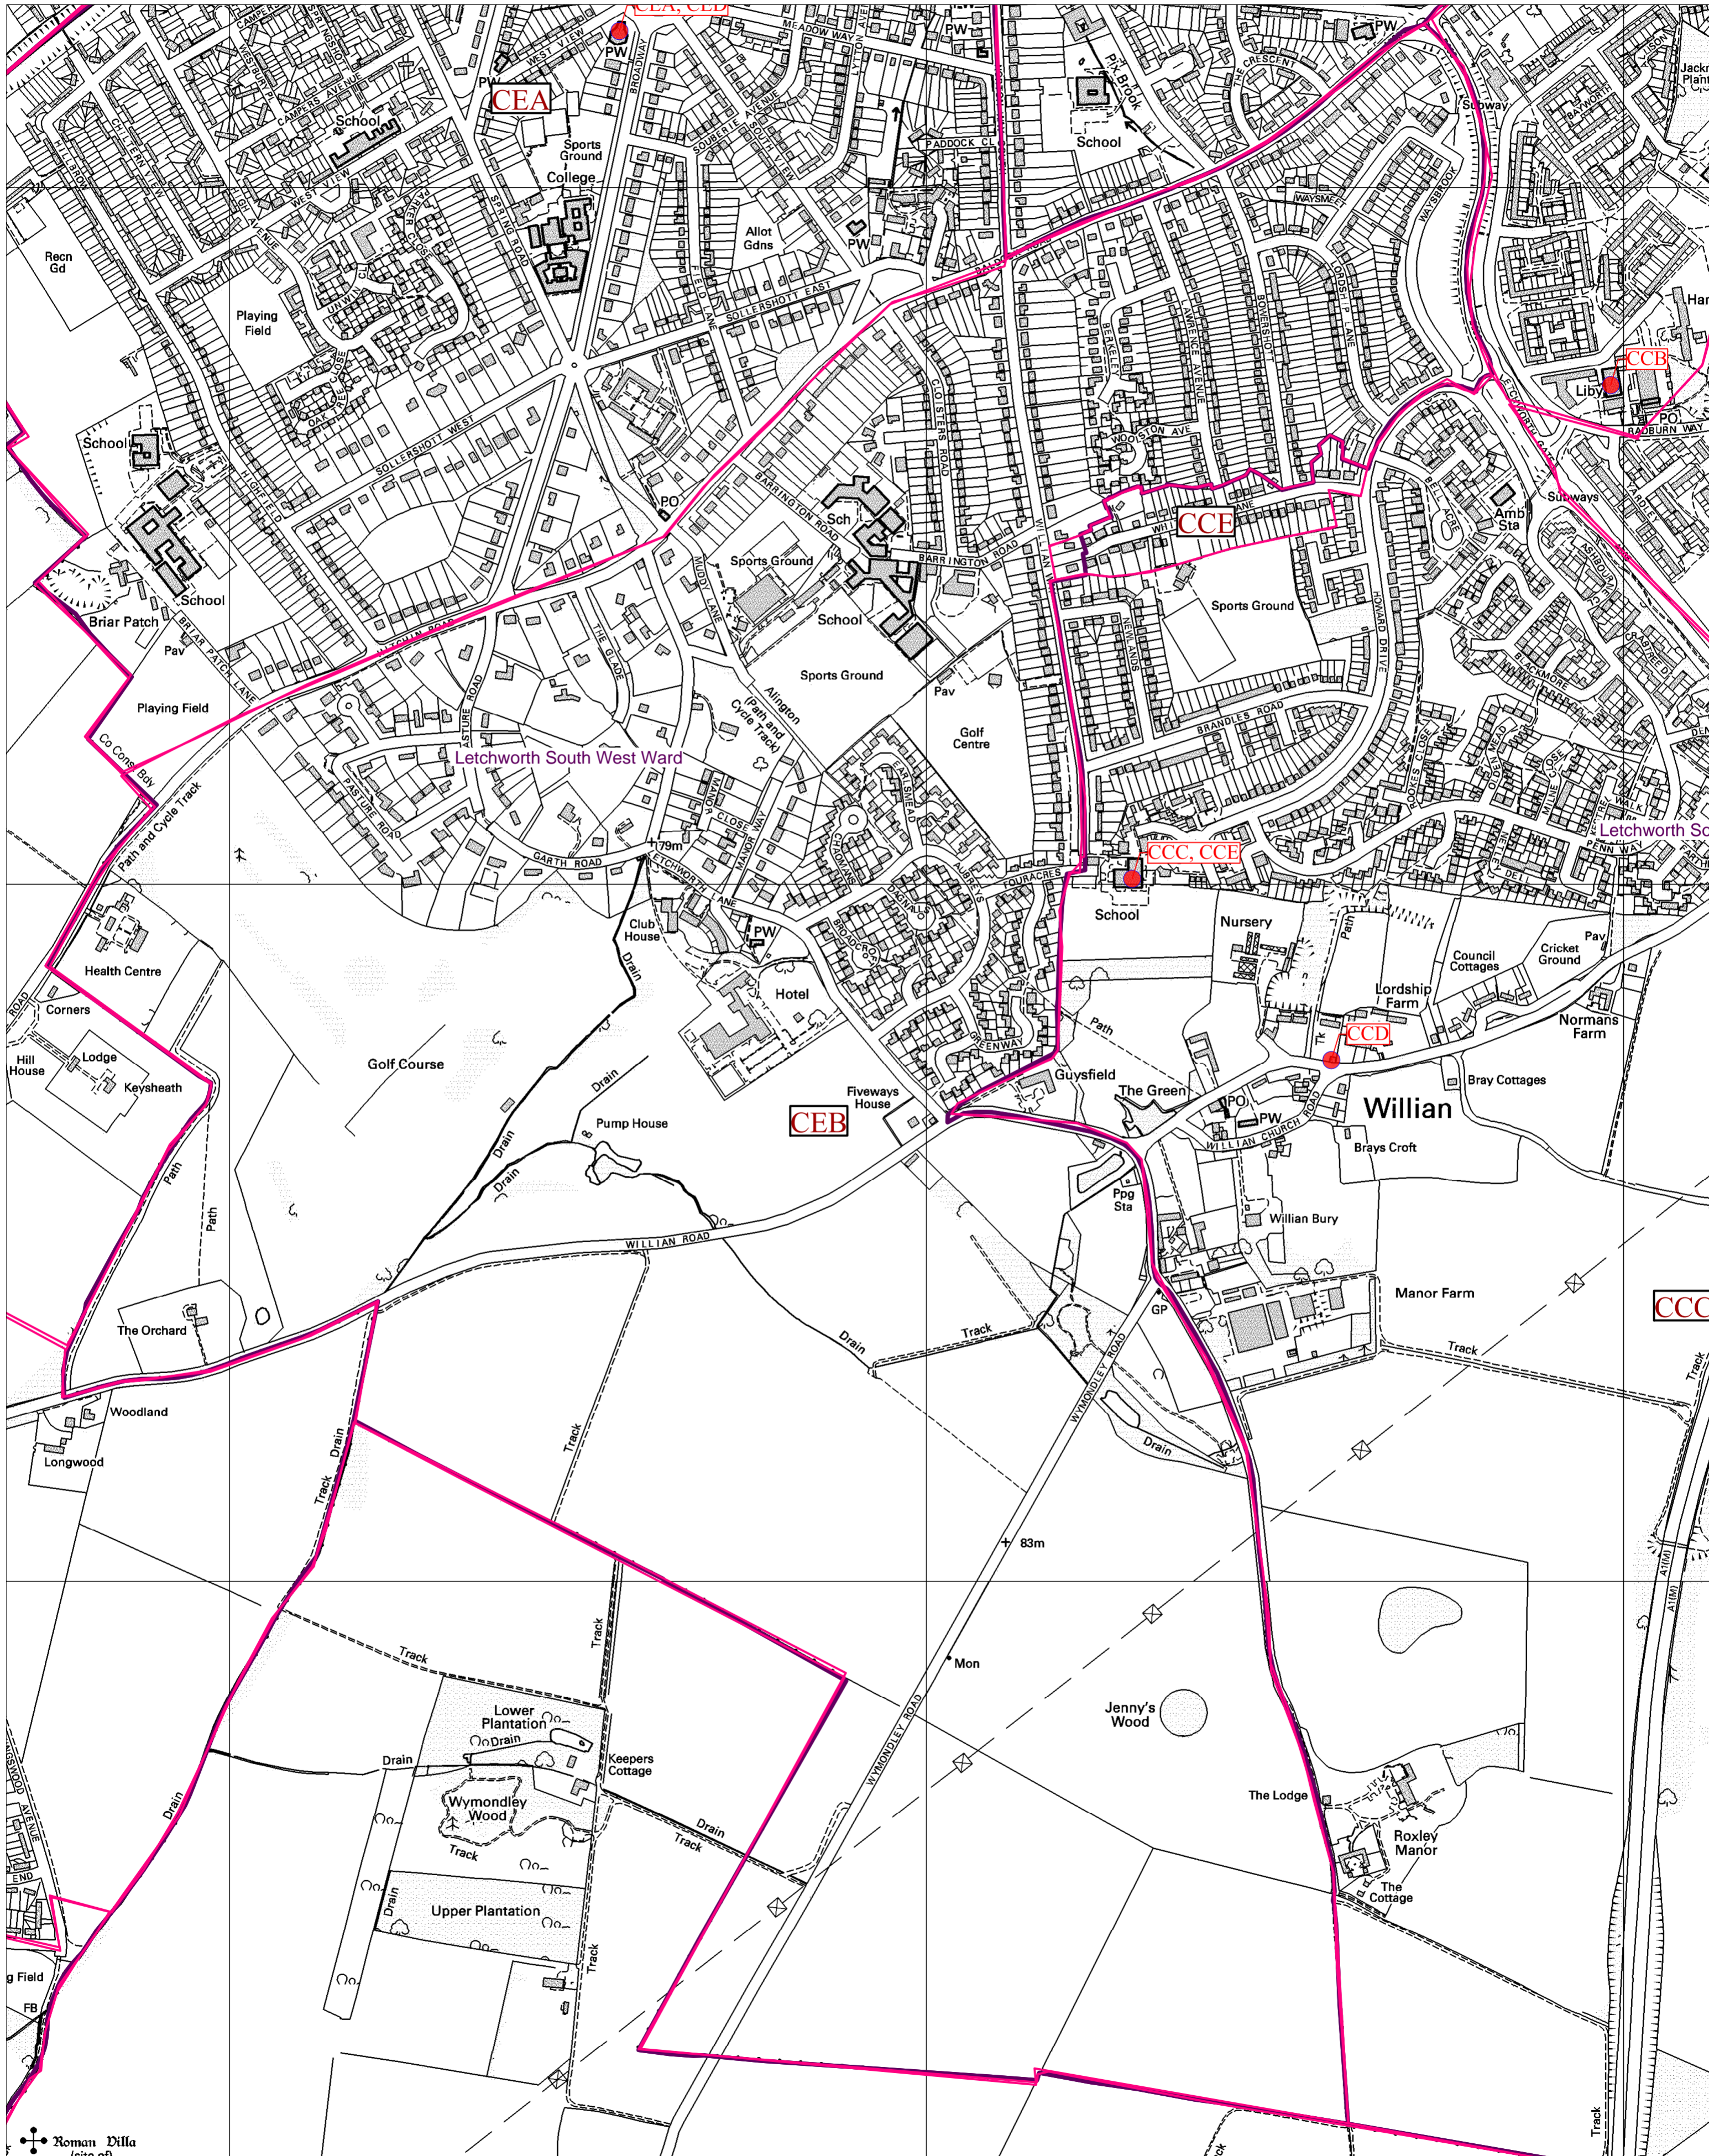

Polling Area CEB - Letchworth South West

Scale: 1:?
Date: 07:11:13